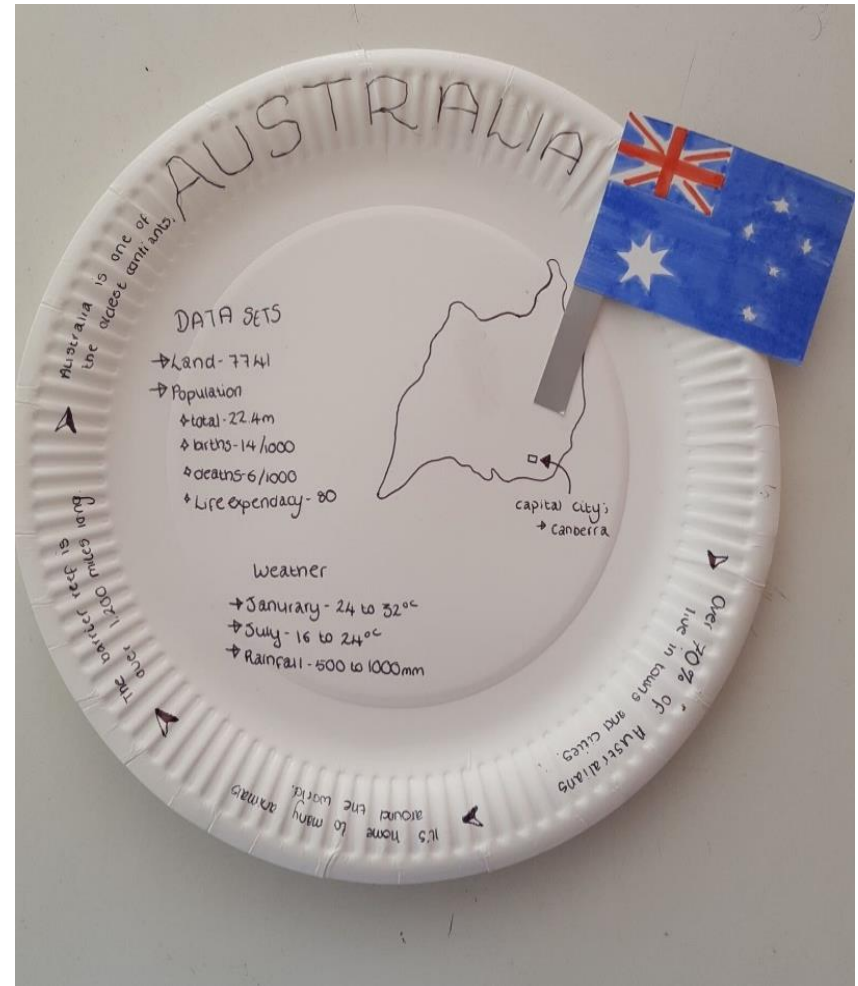

Examples

How could these be made better?