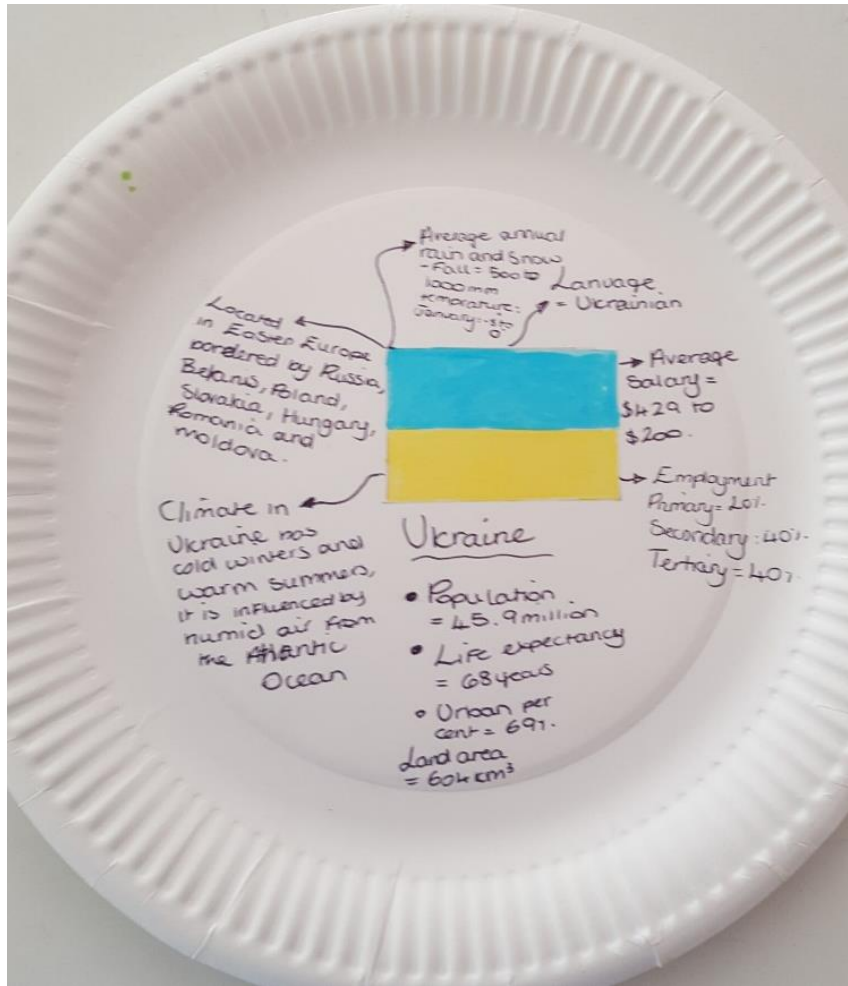

Islwyn High School

GEOGRPAHY

Country profile plates

Task - pick a country

Research the country to create a geographical profile about it.

Your profile must include:

- The country's flag
- A map of the country
- Population statistics
- Climate information
- Five other facts

Population statistics

Could include:

- total population
- life expectancy
- birth rate per 1,000
- death rate per 1,000

Climate Information

Could include:

- climate zone
- average annual rainfall
- average summer temperature
- average winter temperature
- average hours of sunlight
- climate hazards in the country

Examples

How could these be made better?

If you haven't got a paper
plate then use a plain
piece of paper